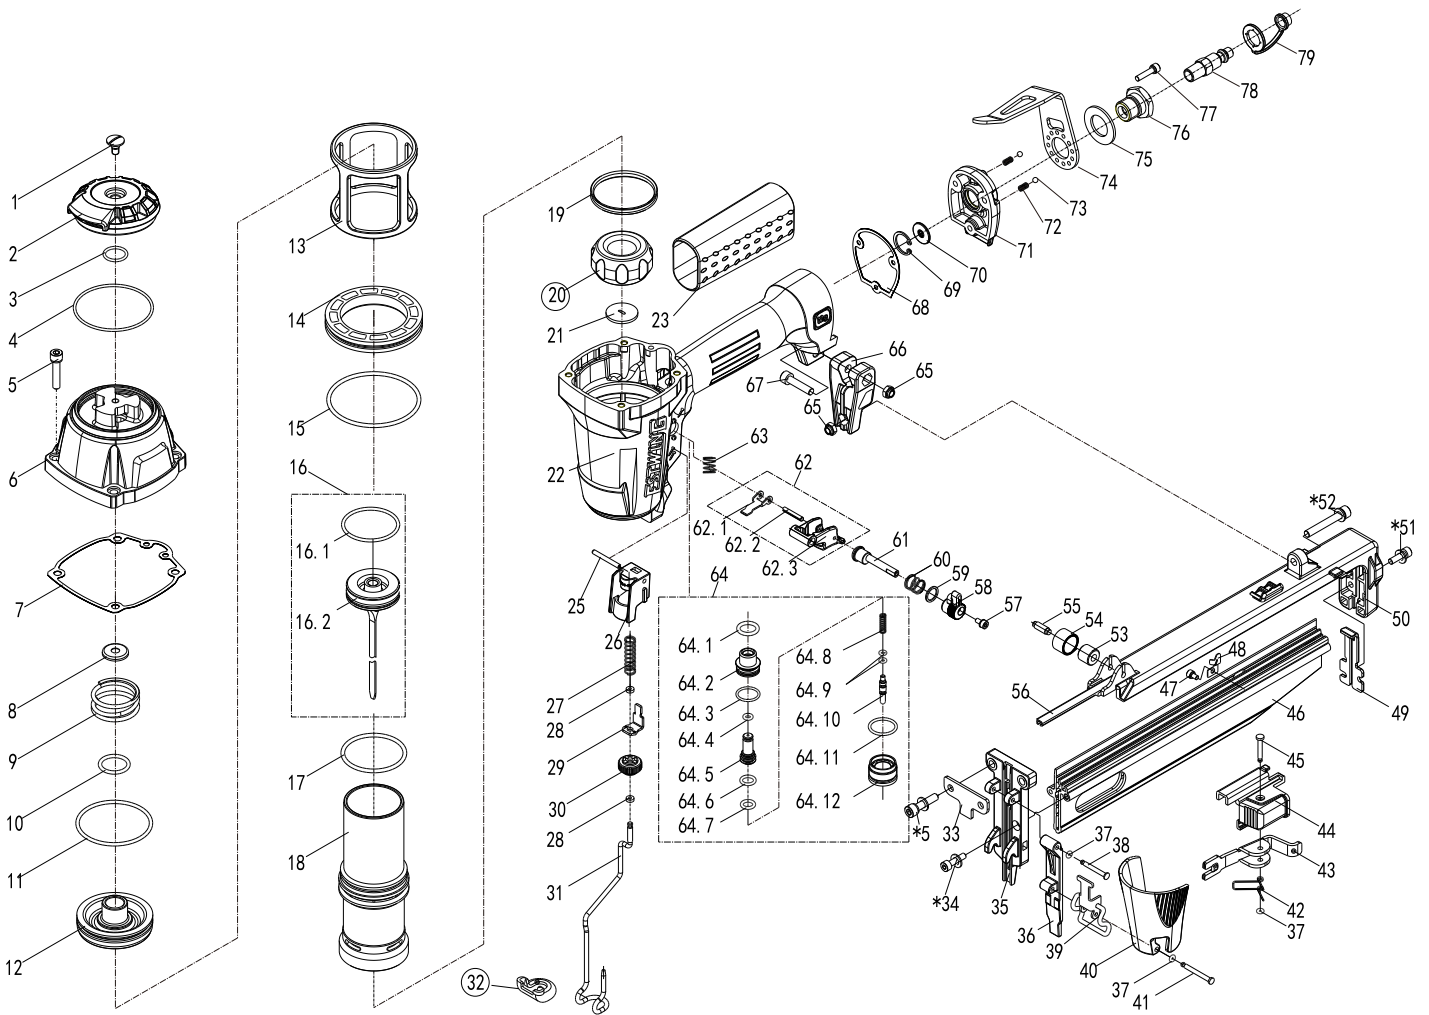

# ESTWING® 16Ga. 2-1/2" Straight Finish Nailer Model: EFN64

## REPLACEMENT KIT

Kit Model	Kit Description	Part No.
	Replacement O-ring kit	3, 4, 10, 11, 15, 16.1, 17, 19, 37
	Replacement drive blade and bumper kit	16, 20
	Replacement trigger kit	64
	Replacement non-marring tip	32